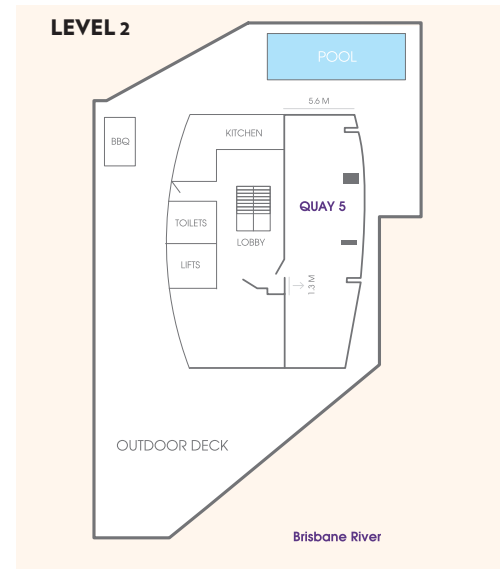

VENUE ROOM CAPACITY & FLOOR PLAN

	BOARDROOM	BUSINESS SUITE	QUAY 1	QUAY 2	QUAY 3	QUAY 4	QUAY 5	ON QUAY RESTAURANT
Classroom	12	18	40	55	30	20	-	-
U Shape	17	15	32	35	21	20	-	-
Boardroom	16	16	30	35	20	16	25	-
Theatre	30	35	90	180	60	40	80	-
Cocktail	25	30	80	150	50	50	80	150
Cabaret	16	16	60	80	35	24	30	-
Banquet	20	20	80	120	50	30	40	80
Area (sq. m.)	52	100	114	200	100	99	120	140
Ceiling (m.)	2.4	2.4	2.4	2.4	2.4	2.4	2.4	2.5

Park Regis North Quay is located overlooking the Brisbane River with spectacular views over the city and across to South Bank. The hotel has a dedicated conference floor, smartly designed with full-service facilities that is ideal for your event. You can also choose from a range of spacious hotel rooms and apartments. Stay connected with our complimentary Wi-Fi access (up to 500 MB).