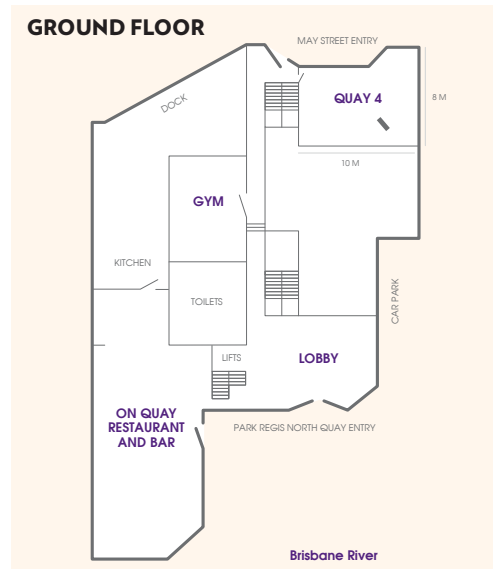

VENUE ROOM CAPACITY & FLOOR PLAN

	BOARDROOM	BUSINESS SUITE	QUAY 1	QUAY 2	QUAY 3	QUAY 4	QUAY 5	ON QUAY RESTAURANT
Classroom	12	18	40	55	30	20	-	-
U Shape	17	15	32	35	21	20	-	-
Boardroom	16	16	30	35	20	16	25	-
Theatre	30	35	90	180	60	40	80	-
Cocktail	25	30	80	150	50	50	80	150
Cabaret	16	16	60	80	35	24	30	-
Banquet	20	20	80	120	50	30	40	80
Area (sq. m.)	52	100	114	200	100	99	120	140
Ceiling (m.)	2.4	2.4	2.4	2.4	2.4	2.4	2.4	2.5

Park Regis North Quay is located overlooking the Brisbane River with spectacular views over the city and across to South Bank. The hotel has a dedicated conference floor, smartly designed with full-service facilities that is ideal for your event. You can also choose from a range of spacious hotel rooms and apartments. Stay connected with our complimentary Wi-Fi access (up to 500 MB).