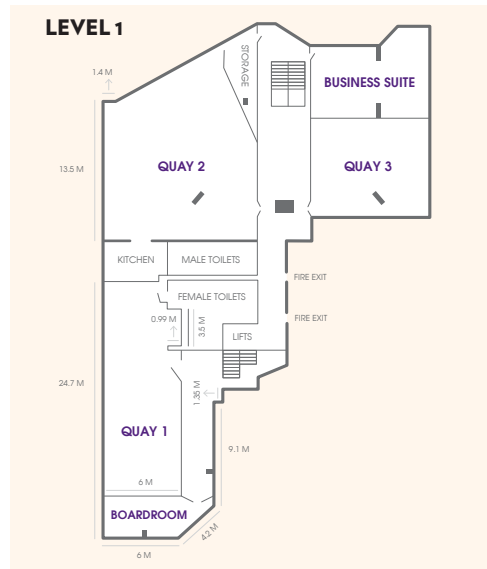

VENUE ROOM CAPACITY & FLOOR PLAN

	BOARDROOM	BUSINESS SUITE	QUAY 1	QUAY 2	QUAY 3	QUAY 4	QUAY 5	ON QUAY RESTAURANT
Classroom	12	18	40	55	30	20	-	-
U Shape	17	15	32	35	21	20	-	-
Boardroom	16	16	30	35	20	16	25	-
Theatre	30	35	90	180	60	40	80	-
Cocktail	25	30	80	150	50	50	80	150
Cabaret	16	16	60	80	35	24	30	-
Banquet	20	20	80	120	50	30	40	80
Area (sq. m.)	52	100	114	200	100	99	120	140
Ceiling (m.)	2.4	2.4	2.4	2.4	2.4	2.4	2.4	2.5

Park Regis North Quay is located overlooking the Brisbane River with spectacular views over the city and across to South Bank. The hotel has a dedicated conference floor, smartly designed with full-service facilities that is ideal for your event. You can also choose from a range of spacious hotel rooms and apartments. Stay connected with our complimentary Wi-Fi access (up to 500 MB).